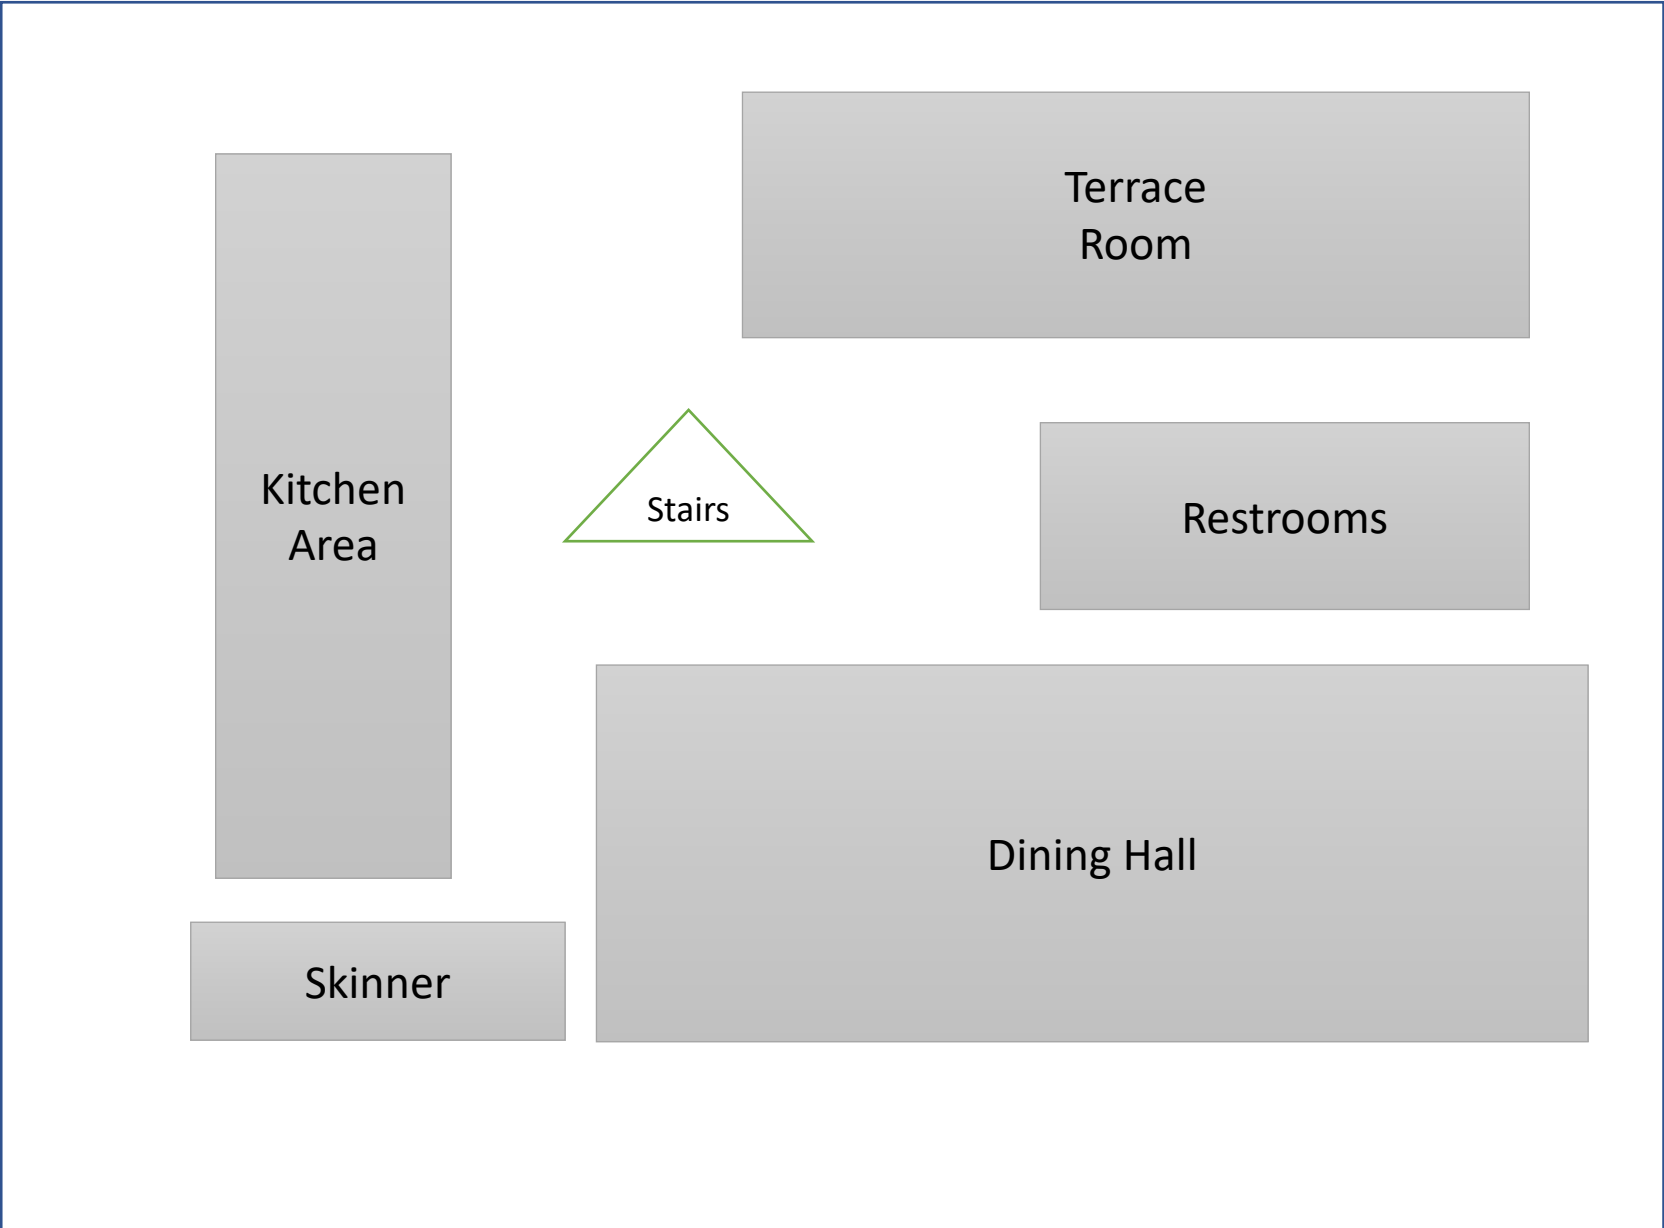

B-9

B-10

Sheffer Building- Lower Level

Newton Co Conference Room

105

Lab

Archives

Restroom

Brown Center

Tumlin Room

Restroom

Sheffer Building- Upper Level

Kitchen Area

Terrace Room

Restrooms

Stairs

Dining Hall

Skinner

Walters Hall

Tucker Room

Aiken Room

Rest-
Room
Area

Auditorium

Dunn Room