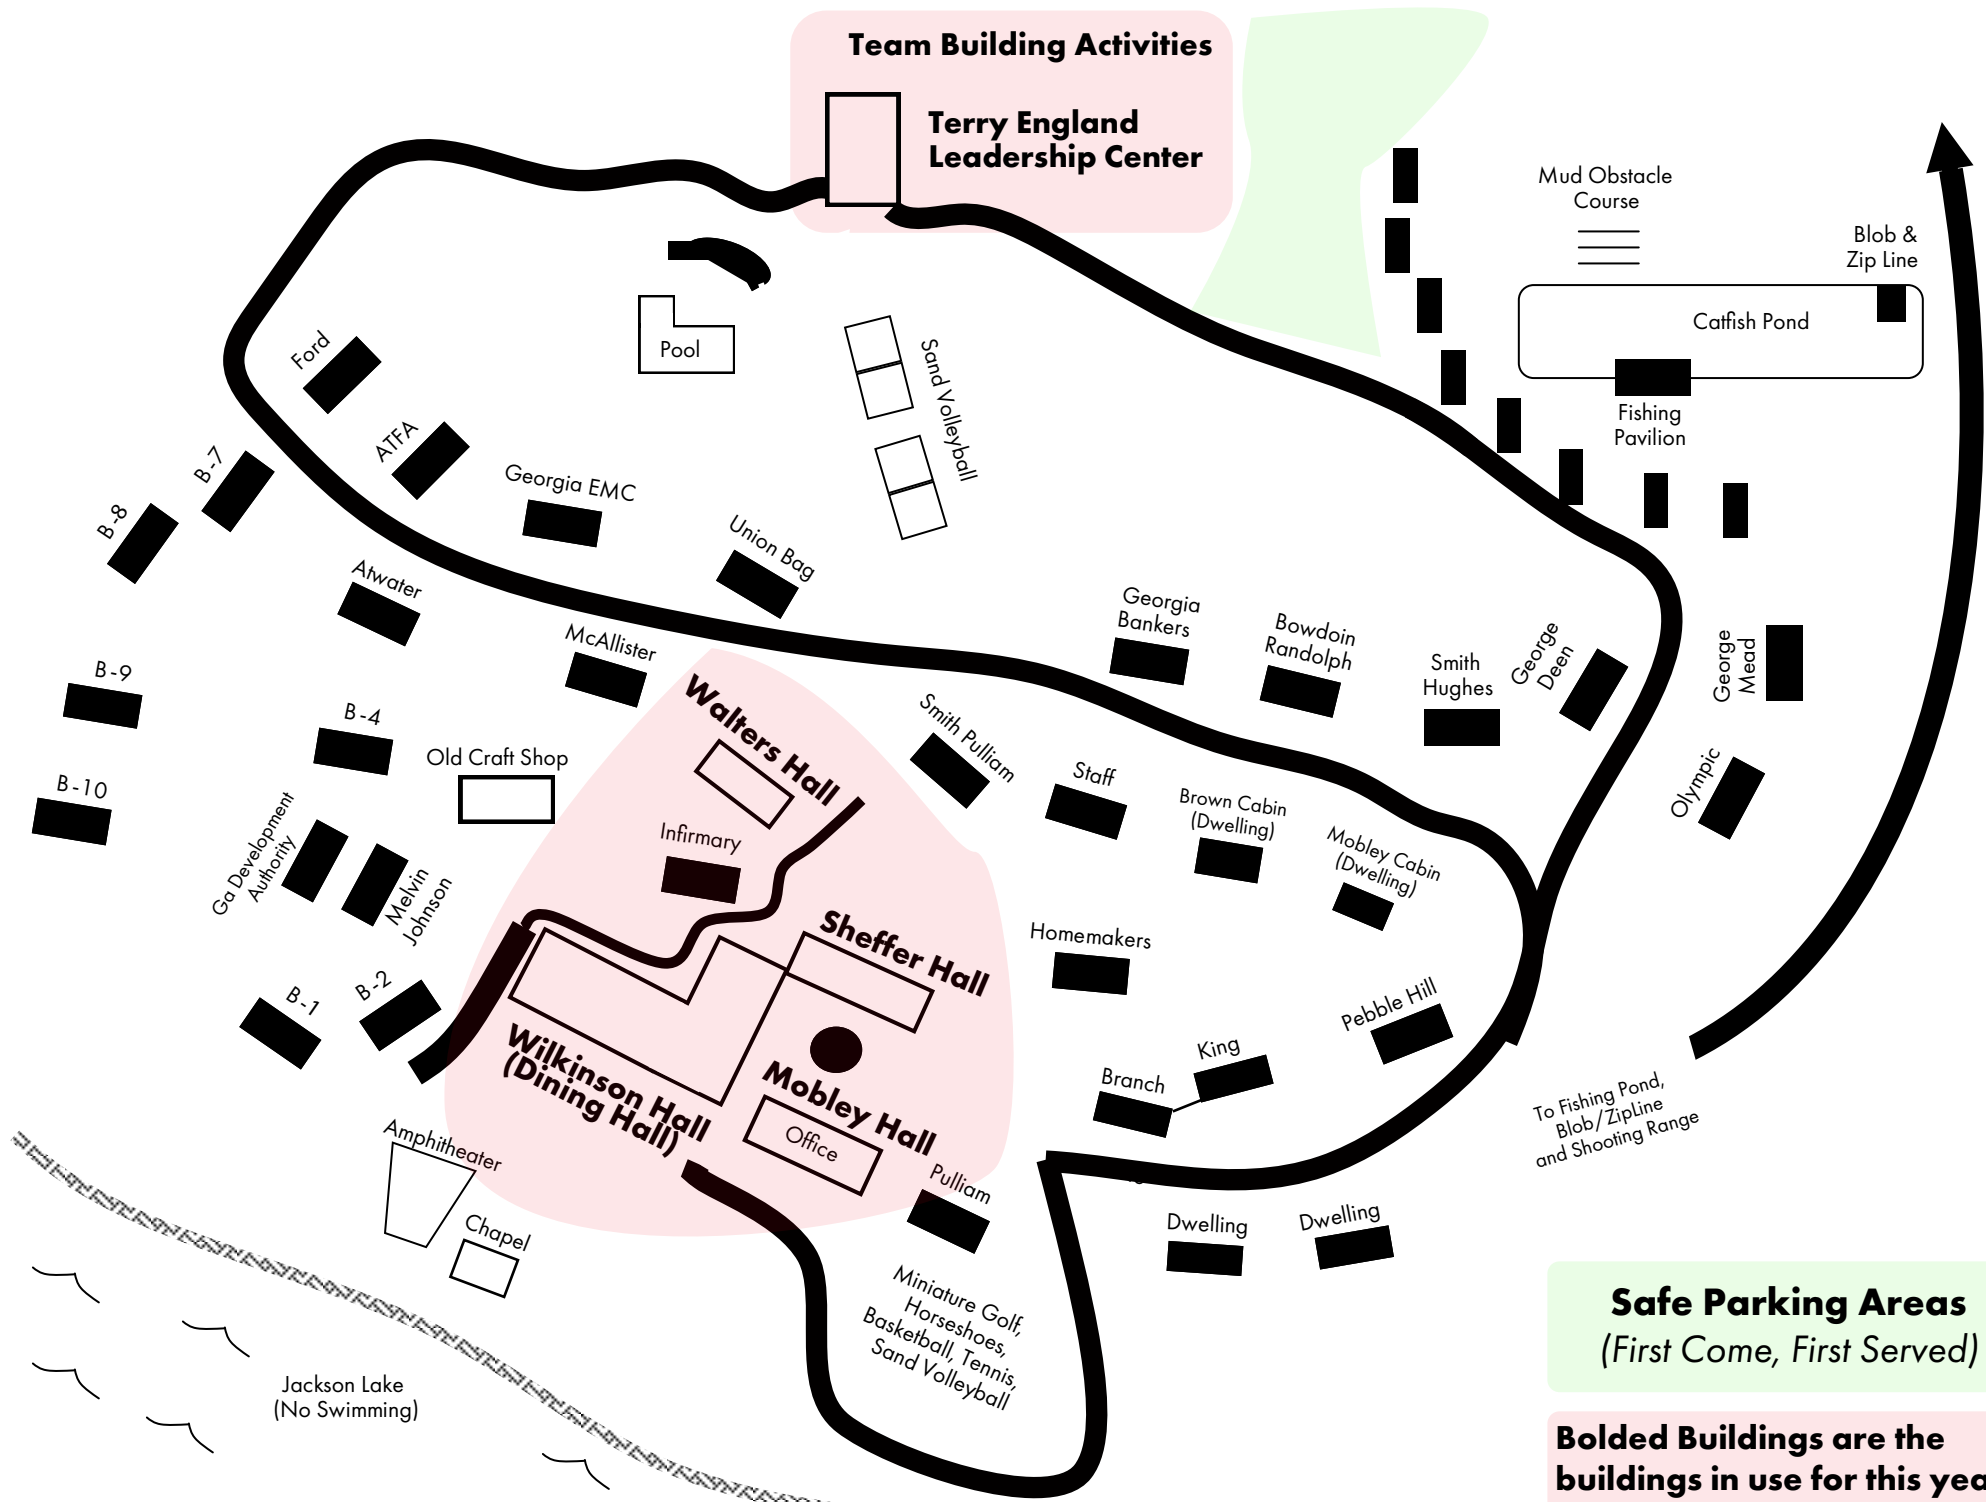

Team Building Activities

Terry England Leadership Center

Mud Obstacle Course
=====
=====
=====
Catfish Pond

Blob & Zip Line

To Fishing Pond, Blob/Zipline and Shooting Range

Safe Parking Areas
(First Come, First Served)

Bolded Buildings are the buildings in use for this year's Fall Leadership Conference.

Jackson Lake
(No Swimming)

Miniature Golf, Horseshoes, Basketball, Tennis, Sand Volleyball

Wilkinson Hall (Dining Hall)

B-7

Ford

ATFA

Pool

Sand Volleyball

Catfish Pond

Fishing Pavilion

George Mead