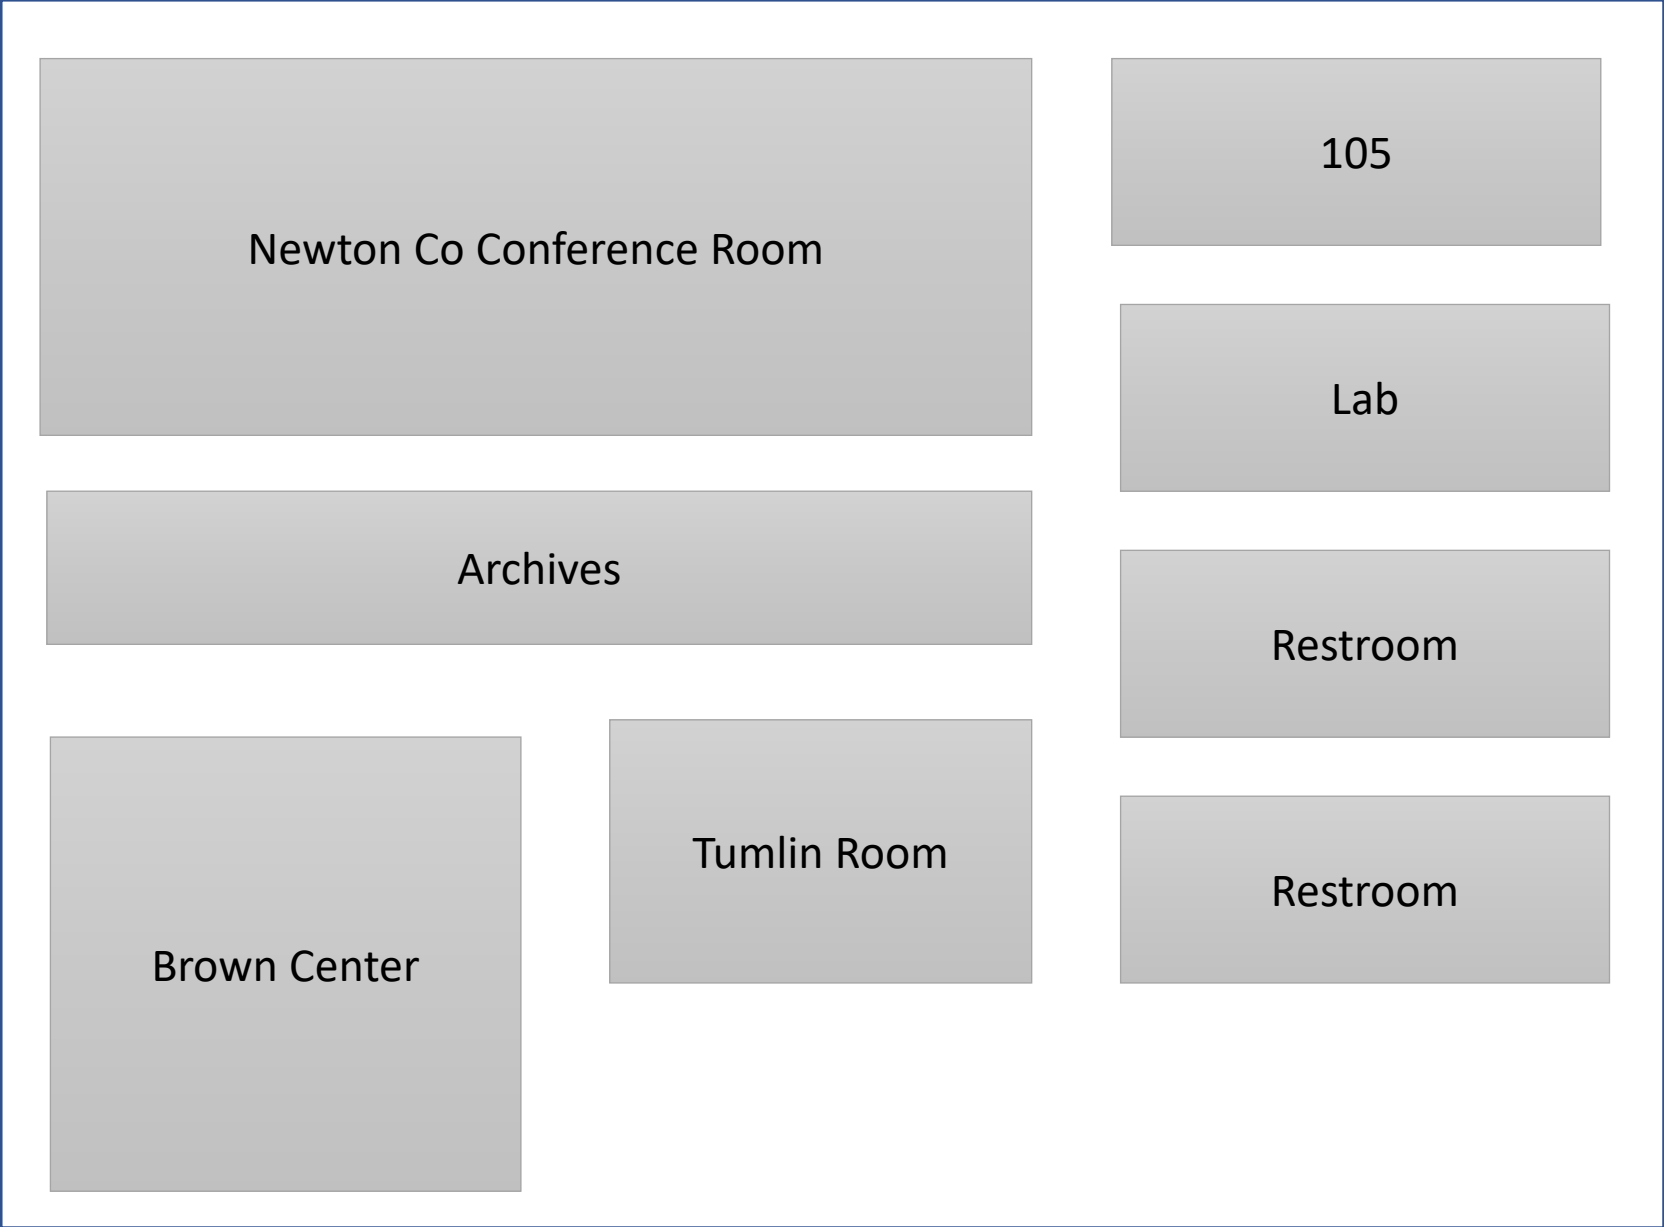

B-9

B-10

Sheffer Building- Lower Level

Newton Co Conference Room

105

Lab

Archives

Restroom

Brown Center

Tumlin Room

Restroom

Sheffer Building- Upper Level

Kitchen Area

Terrace Room

Restrooms

Stairs

Dining Hall

Skinner

Walters Hall

Tucker Room

Aiken Room

Rest-
Room
Area

Auditorium

Dunn Room