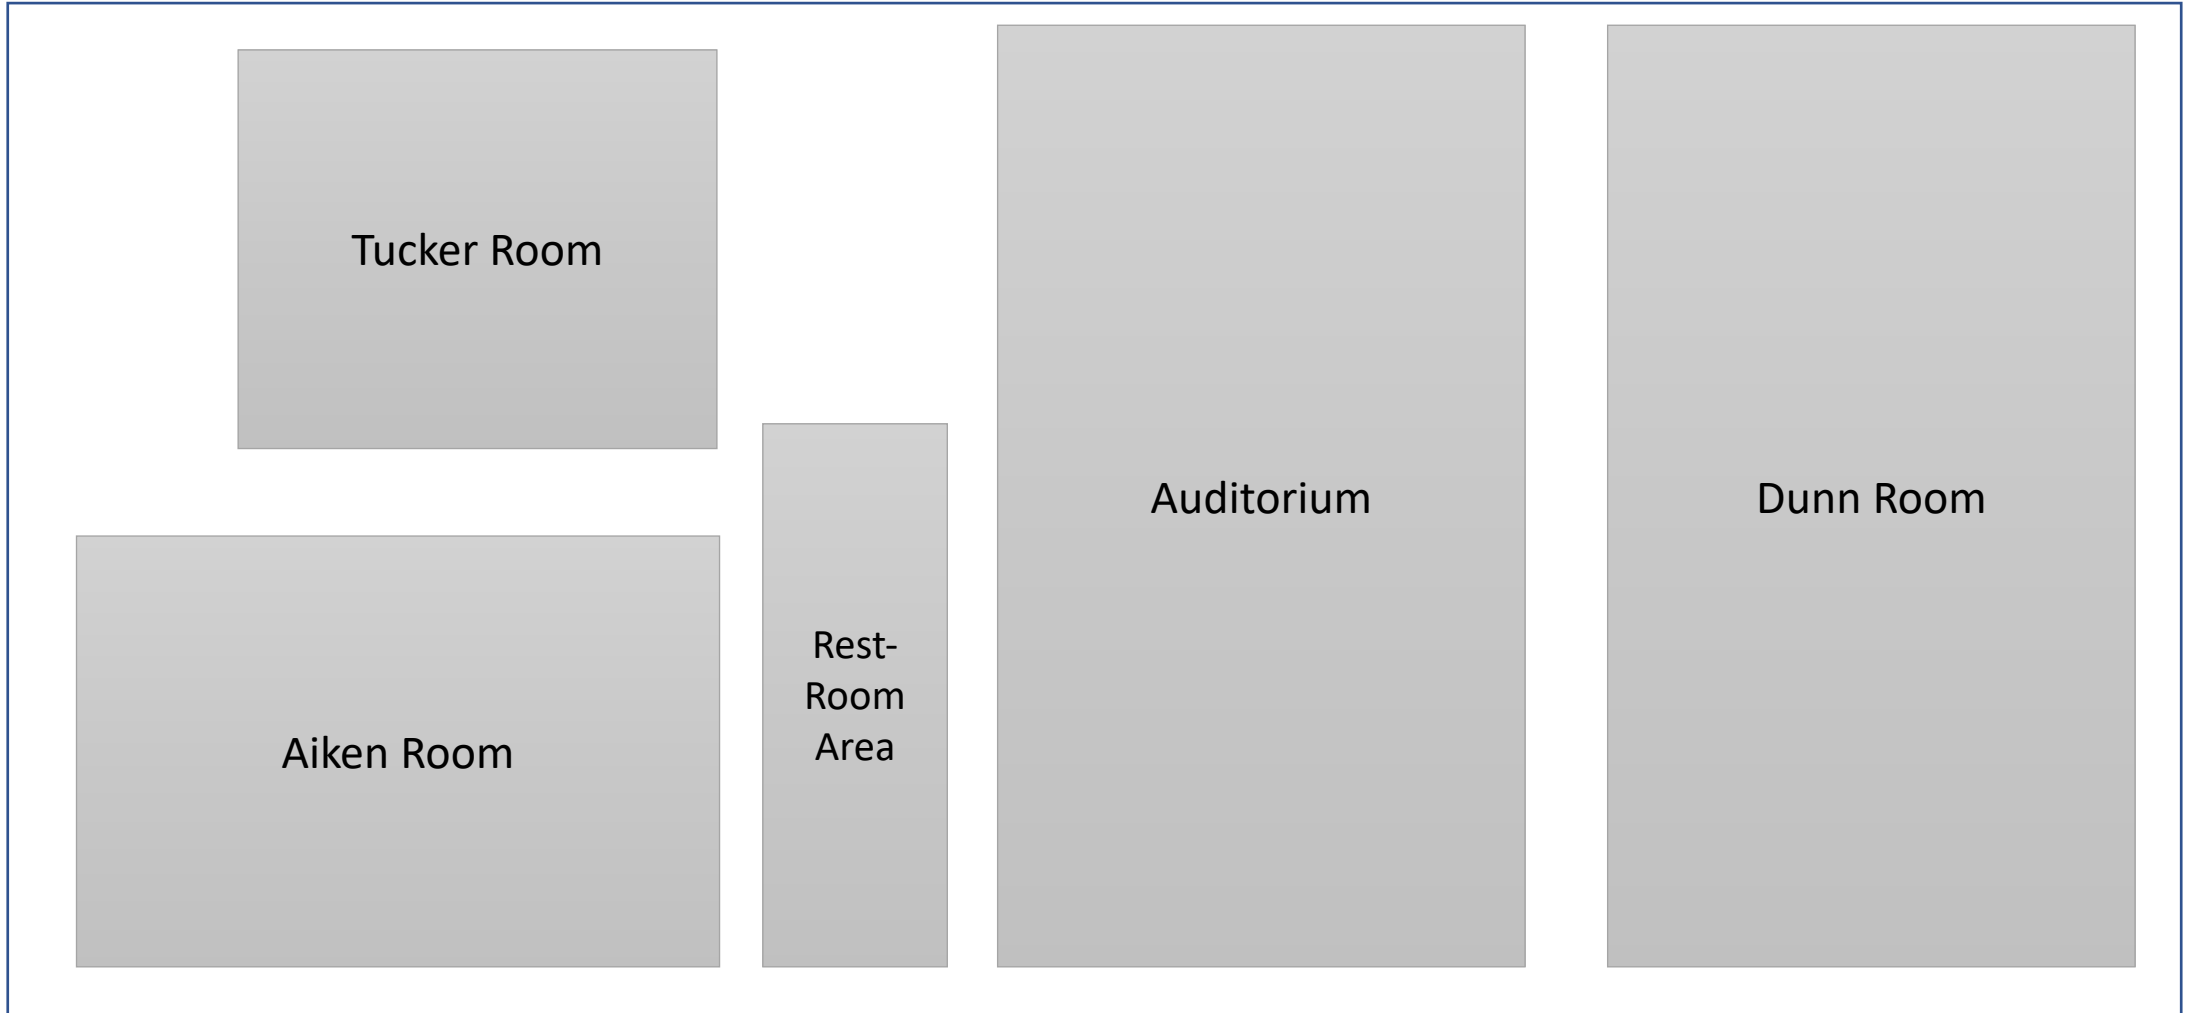

B-9

B-10

Sheffer Building- Lower Level

Newton Co Conference Room

105

Lab

Archives

Restroom

Brown Center

Tumlin Room

Restroom

Sheffer Building- Upper Level

Kitchen Area

Terrace Room

Restrooms

Stairs

Dining Hall

Skinner

Walters Hall

Tucker Room

Aiken Room

Rest-
Room
Area

Auditorium

Dunn Room